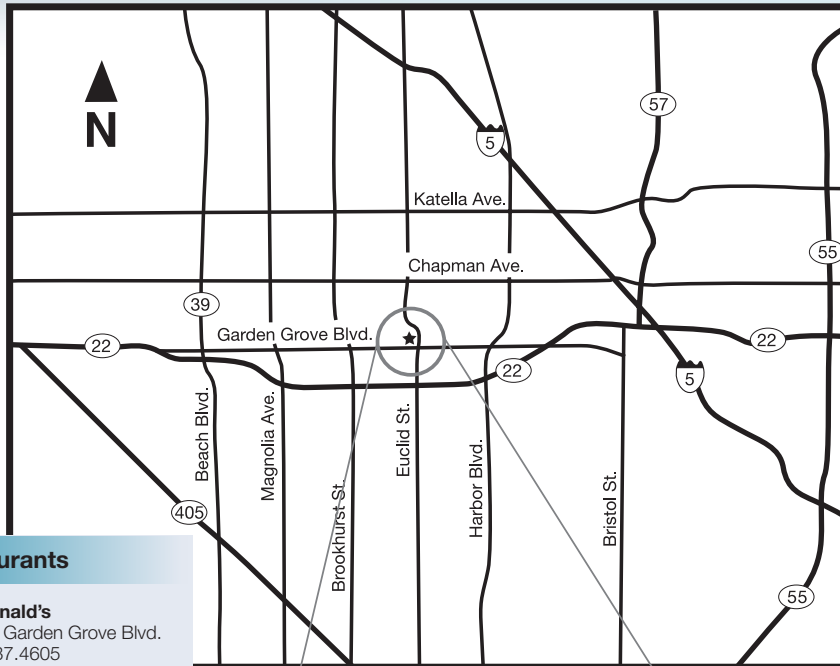

MAP & DIRECTIONS CSUF Garden Grove Center

12901 Euclid Street
Garden Grove, California 92840

Directions

From Los Angeles County:

- Take US- 101 Southbound
- Merge onto I-5 Southbound
- Take exit 112 for Euclid Street
- Turn Right at North Euclid Street
- Turn Right on Acacia
- Turn Left into parking lot

From San Diego County:

- Take I-5 Northbound
- Take exit 106 to merge onto CA-22 West toward Long Beach
- Take exit 11 toward Euclid Street/City of Garden Grove
- Turn Left at Trask Ave
- Turn Right at Euclid Street
- Turn Left on Acacia
- Turn Left into parking lot

From Inland Empire:

- Take I-10 West
- Take exit on to CA-57 Southbound toward Santa Ana
- Take the CA-22 East exit toward Orange
- Merge onto Ca-22 West
- Take exit 11 toward Euclid Street/City of Garden Grove
- Turn Left at Trask Ave
- Turn Right at Euclid Street
- Turn Left on Acacia
- Turn Left into parking lot