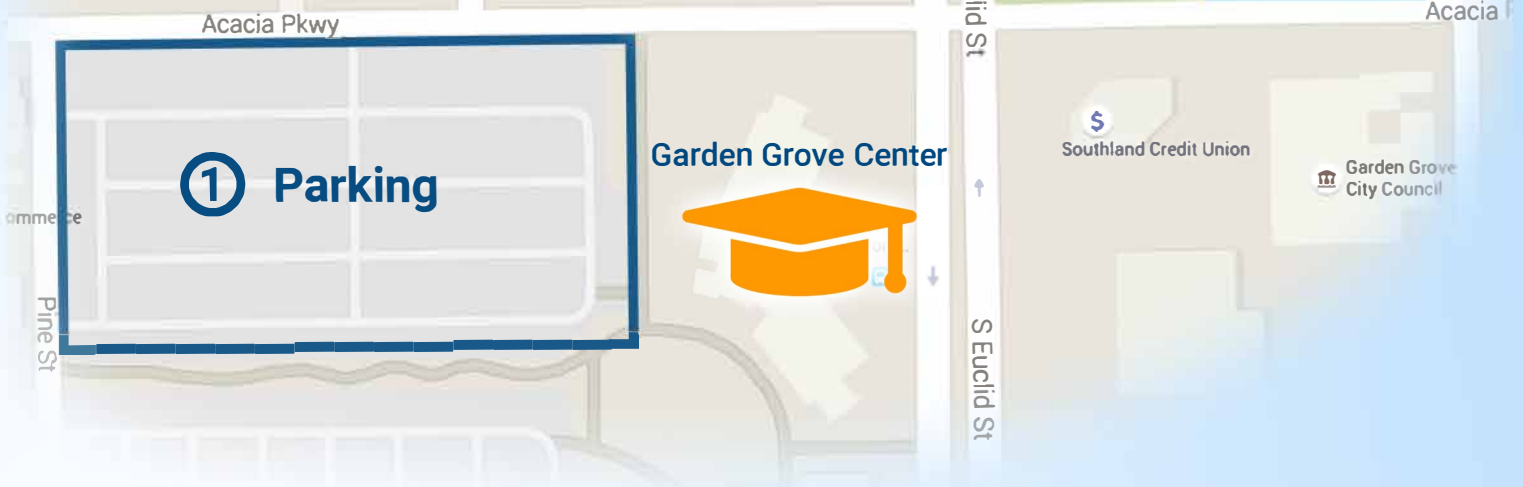

GARDEN GROVE CENTER

12901 Euclid Street
Garden Grove, CA 92840
(657) 278-2988

The Garden Grove Center parking lot (1) is located off of Acacia Parkway, west of Euclid St. If it is full, feel free to park in the lot across from the City Council building (2).