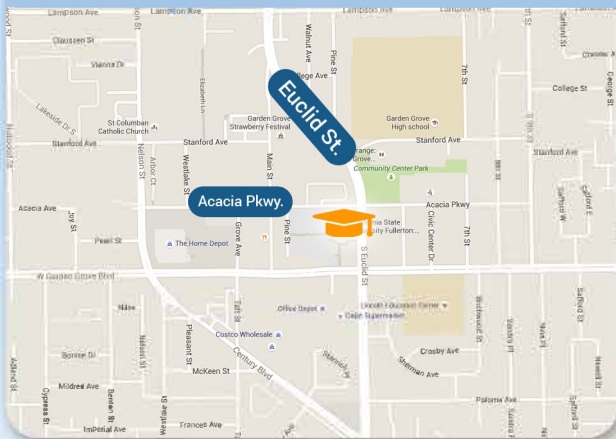

GARDEN GROVE CENTER

12901 Euclid Street
Garden Grove, CA 92840
(657) 278-2988

The Garden Grove Center parking lot (1) is located off of Acacia Parkway, west of Euclid St. If it is full, feel free to park in the lot across from the City Council building (2).